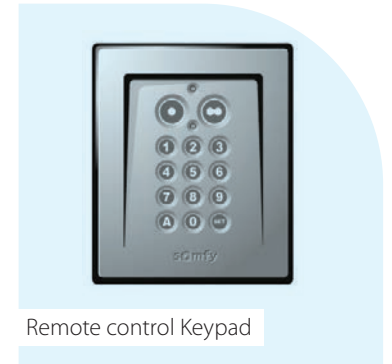

Low Level External Override

Remote control Keypad