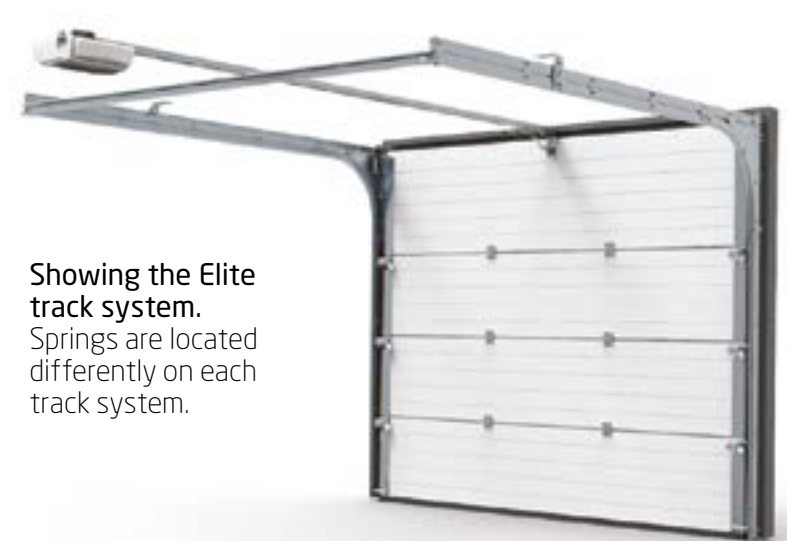

Features

- Unique track connecting system
- Reinforced bracket with pre-fitted cables and springs
- Partially tensioned springs
- Adjustable roller brackets and vertical tracks
- Just 100 mm headroom required (130 mm for electrical operation)

Dimensions	Description				
	Minimum Side Room Required	Actual Drive Through Height (manual)	Actual Drive Through Height (electric)	Minimum Head Room Required (manual)	Minimum Head Room Required (electric)
Elite	85 mm*	DOH** – 230 mm	DOH** – 20 mm	100 mm	130 mm
Plus	85 mm	DOH** – 170 mm	DOH** – 0 mm	160 mm	190 mm
Compact	85 mm	N/A	DOH** – 85 mm	N/A	90 mm

**DOH Daylight Opening Height
DOW Daylight Opening Width

SeceuroGlide | Sectional Plus
Front Mounted System

Ideal for larger garages – available in sizes up to 5000 mm wide.

The Plus has all the same running gear and tracks as the Elite but uses a front-mount torsion springing system to lift the door safely.

Features

- Anti-drop safety brakes as standard
- Reinforced anchor plates for front rollers.
- 160 mm headroom required

SeceuroGlide | Sectional Compact
Rear Mounted System

Low on headroom? Compact is the answer.

With just 90 mm of headroom required, the Compact uses a rear-mount torsion springing system, meaning it can fit into almost any garage. Small in size but big in features, the Compact has all the design benefits of the larger SeceuroGlide doors

Features

- Just 90 mm of headroom is required
- Rear-mount torsion springing system

Showing the Elite track system.
Springs are located differently on each track system.