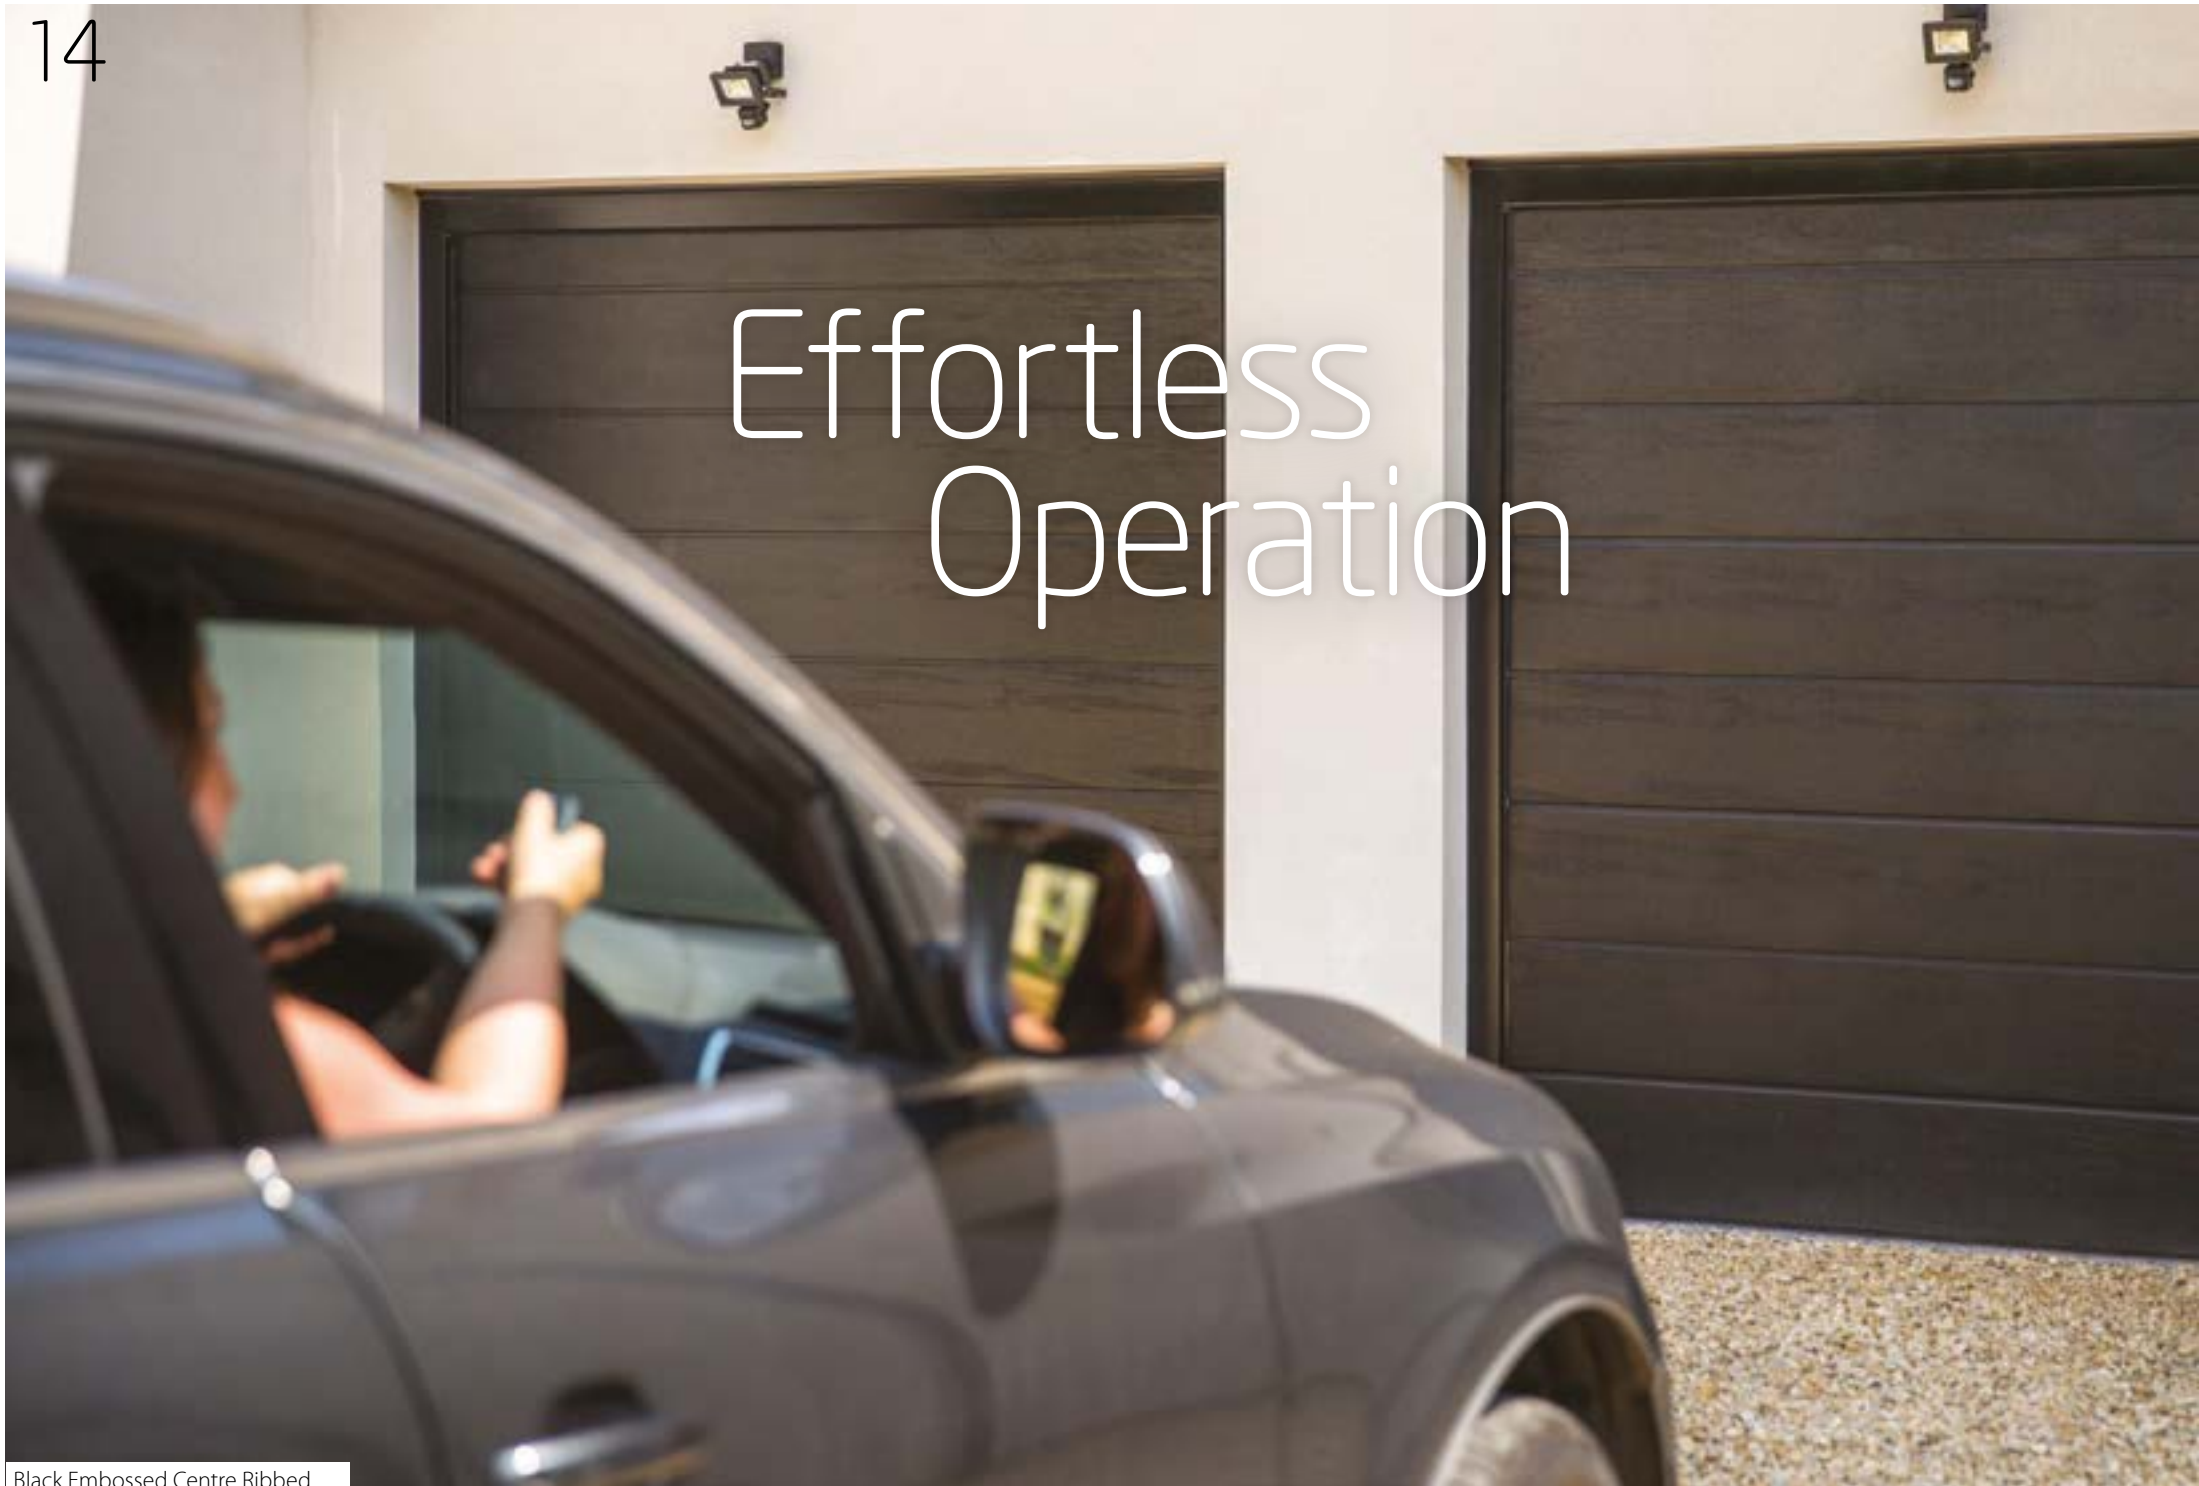

Effortless Operation