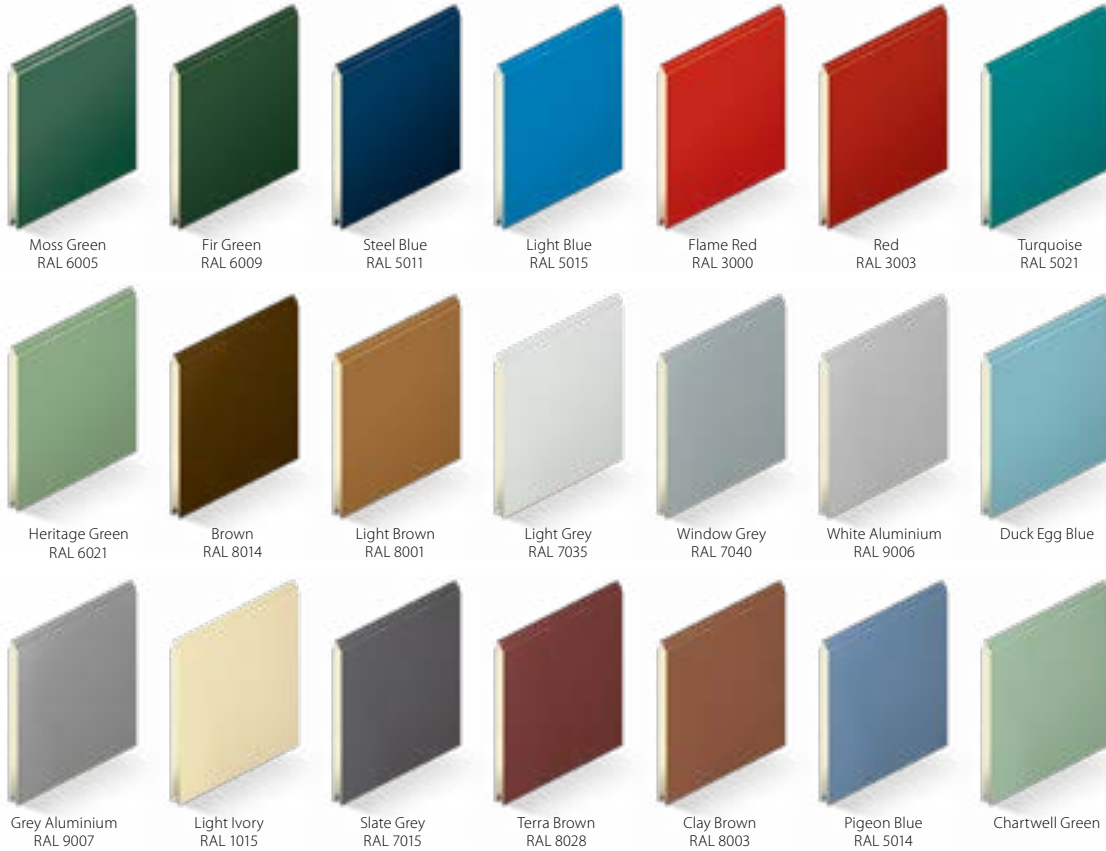

Georgian Cassette

Centre Ribbed

Ribbed

Un-Ribbed
(Smooth only)

2 Finish

Next, choose your finish.

Whether you go for smooth or embossed, you'll love the finished look.

Smooth

Classic Colours

Metallic Colours

Standard Colours - Free of charge

Foiled Woodgrains

Available in Centre Rib and Un-Ribbed

*Colour availability varies depending on the type of panel and finish

"I never realised there would be this much choice I'm really impressed with how bespoke my door truly is."